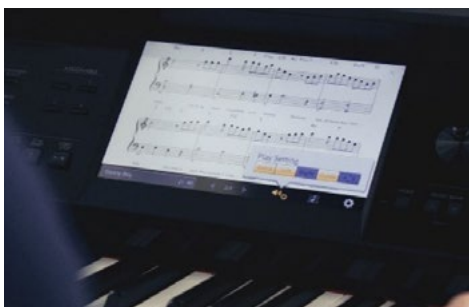

A BUILT-IN RANGE OF POPULAR SONGS THAT YOU CAN SING ALONG WITH