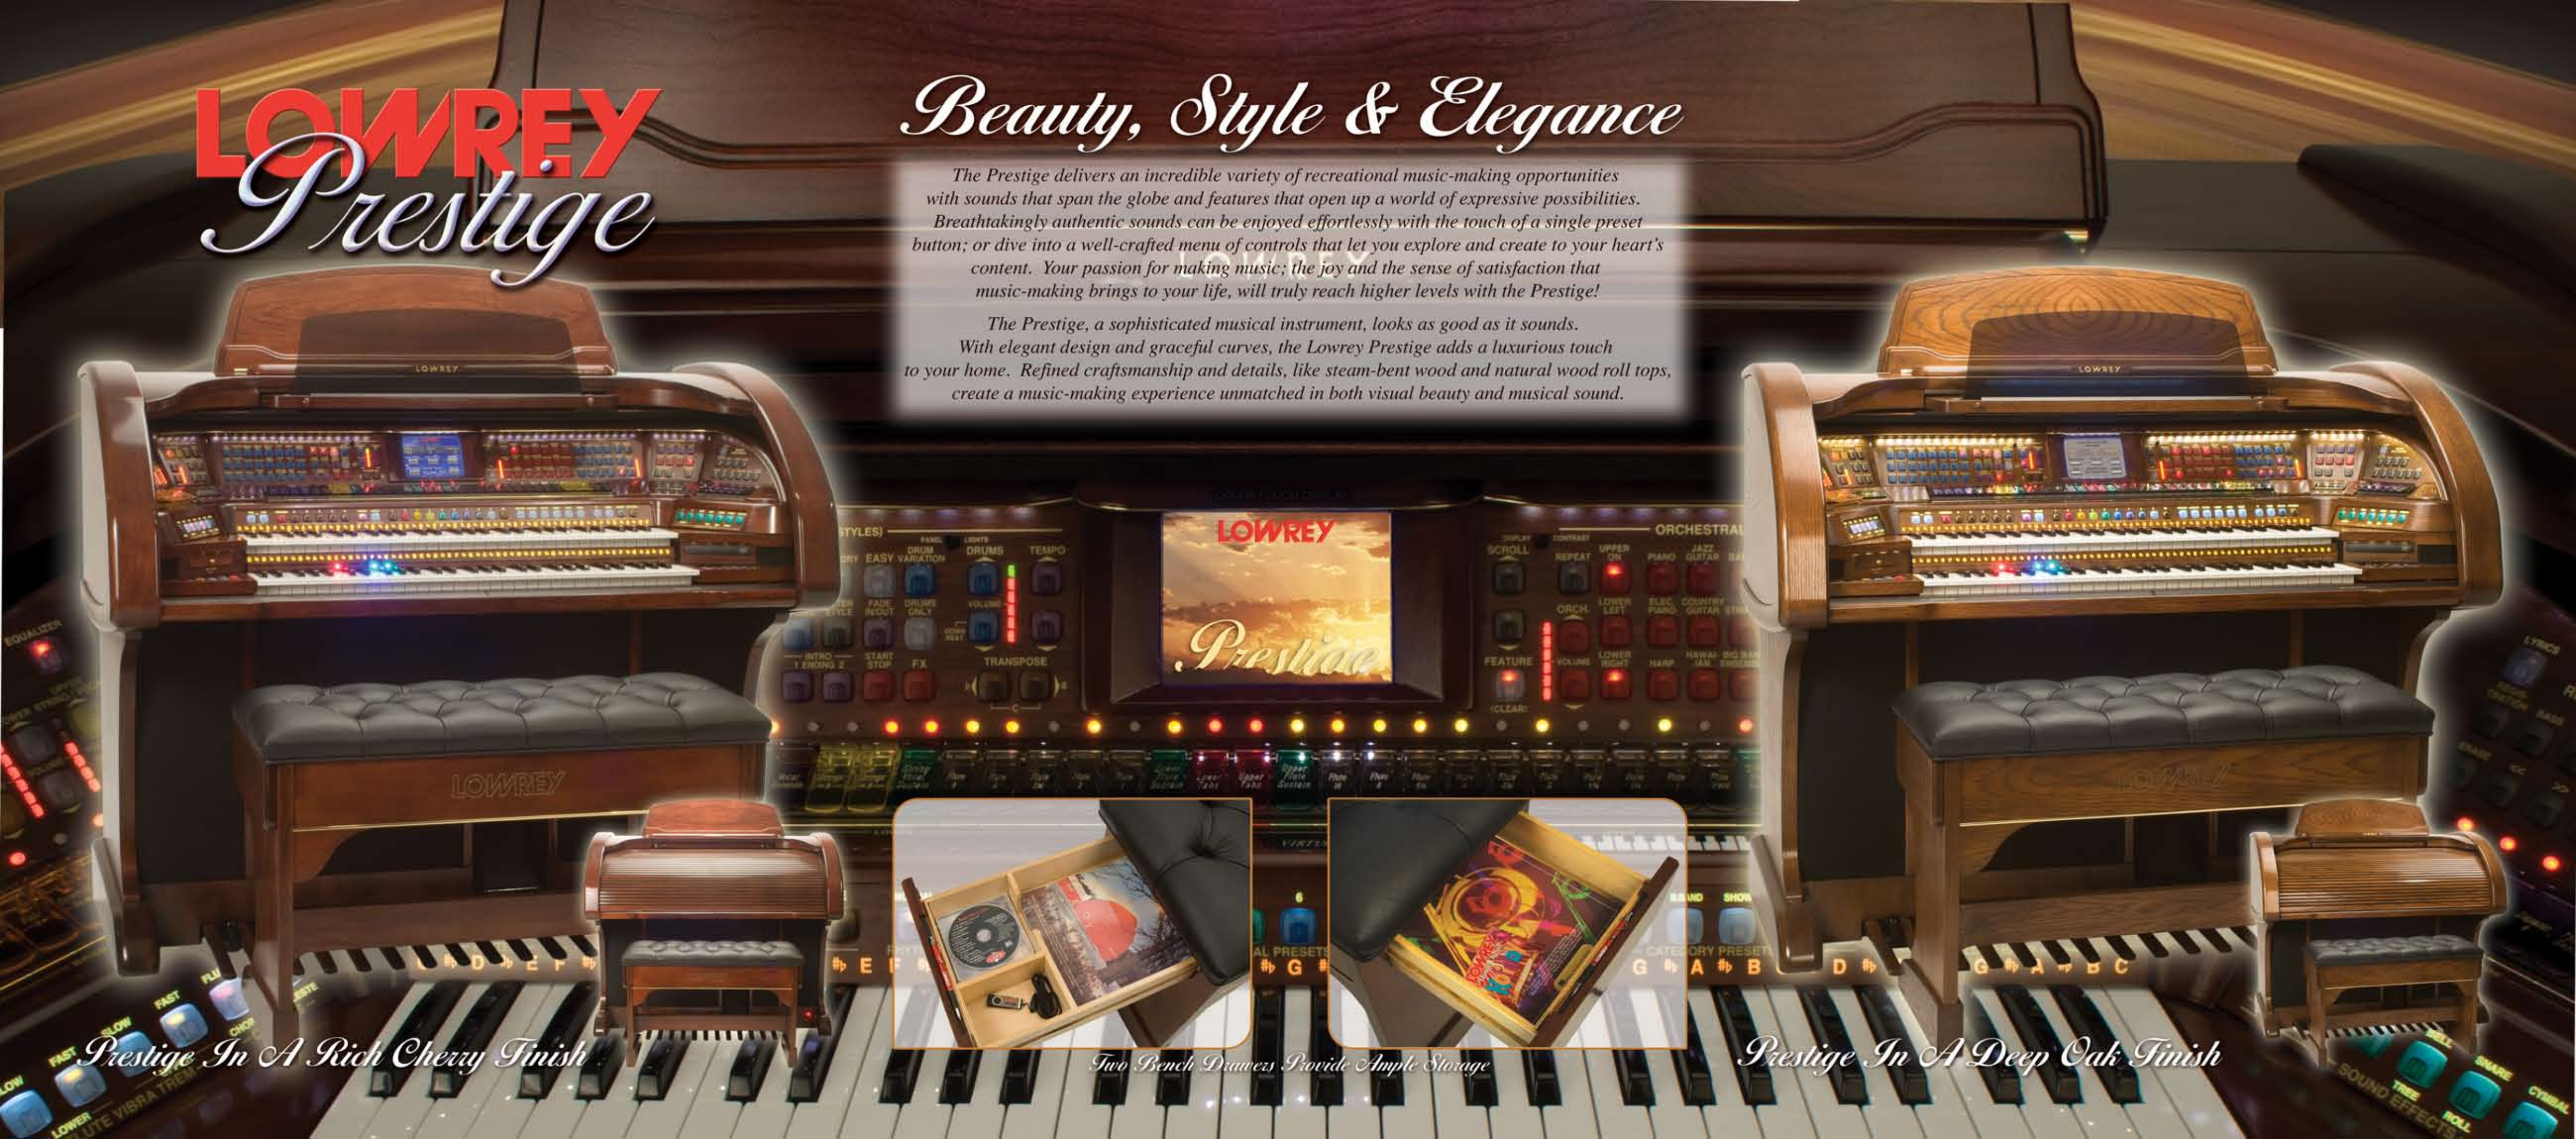

LOWREY *Prestige*

Beauty, Style & Elegance

The Prestige delivers an incredible variety of recreational music-making opportunities with sounds that span the globe and features that open up a world of expressive possibilities. Breathtakingly authentic sounds can be enjoyed effortlessly with the touch of a single preset button; or dive into a well-crafted menu of controls that let you explore and create to your heart's content. Your passion for making music; the joy and the sense of satisfaction that music-making brings to your life, will truly reach higher levels with the Prestige!

The Prestige, a sophisticated musical instrument, looks as good as it sounds. With elegant design and graceful curves, the Lowrey Prestige adds a luxurious touch to your home. Refined craftsmanship and details, like steam-bent wood and natural wood roll tops, create a music-making experience unmatched in both visual beauty and musical sound.

Prestige In A Rich Cherry Finish

Two Bench Drawers Provide Ample Storage

Prestige In A Deep Oak Finish